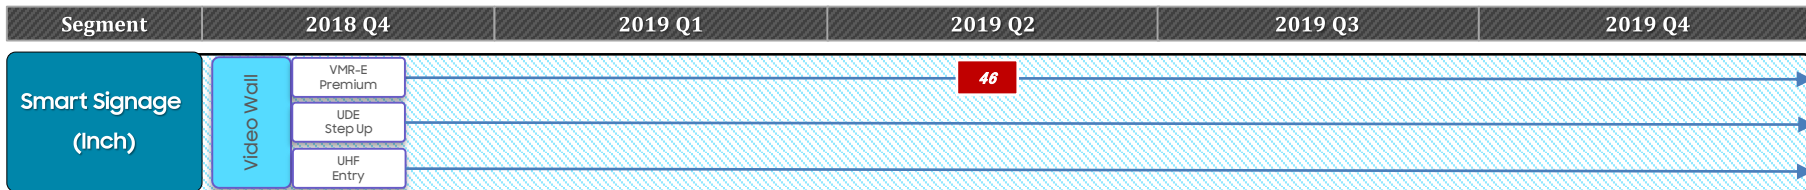

Videowall

Model	32"	43"	46"	49"	55"	65"	75"	82"	85"	98"
Premium (1.7mm Bezel)										
Step-up (3.5mm Bezel)										
Entry (5.5mm Bezel)