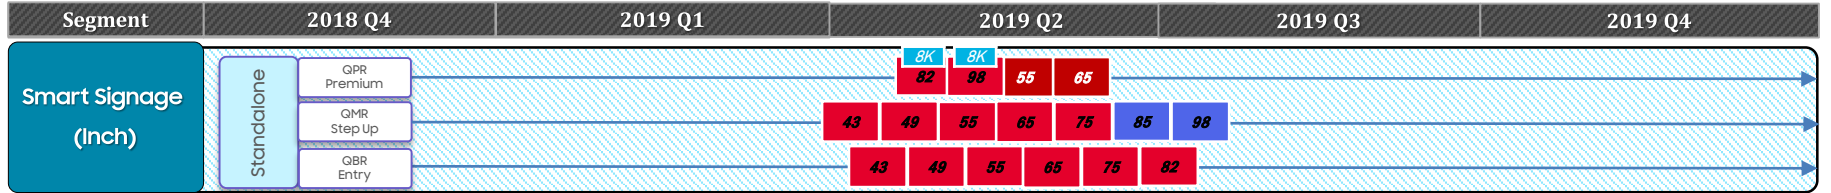

Virtual Remote Control

Smart Signage Size Guide

2019 Product Roadmap: S.Signage / LED (New Products Only)

■ Tentative (subject to change)
■ Pending Launch (subject to change)

Standalone

Model	32"	43"	46"	49"	55"	65"	75"	82"	85"	98"
QLED (UHD +8K) Premium								 8K only		 8K only
QMN/R Step Up									 QMN only	 QMN only
QBN/R Entry										