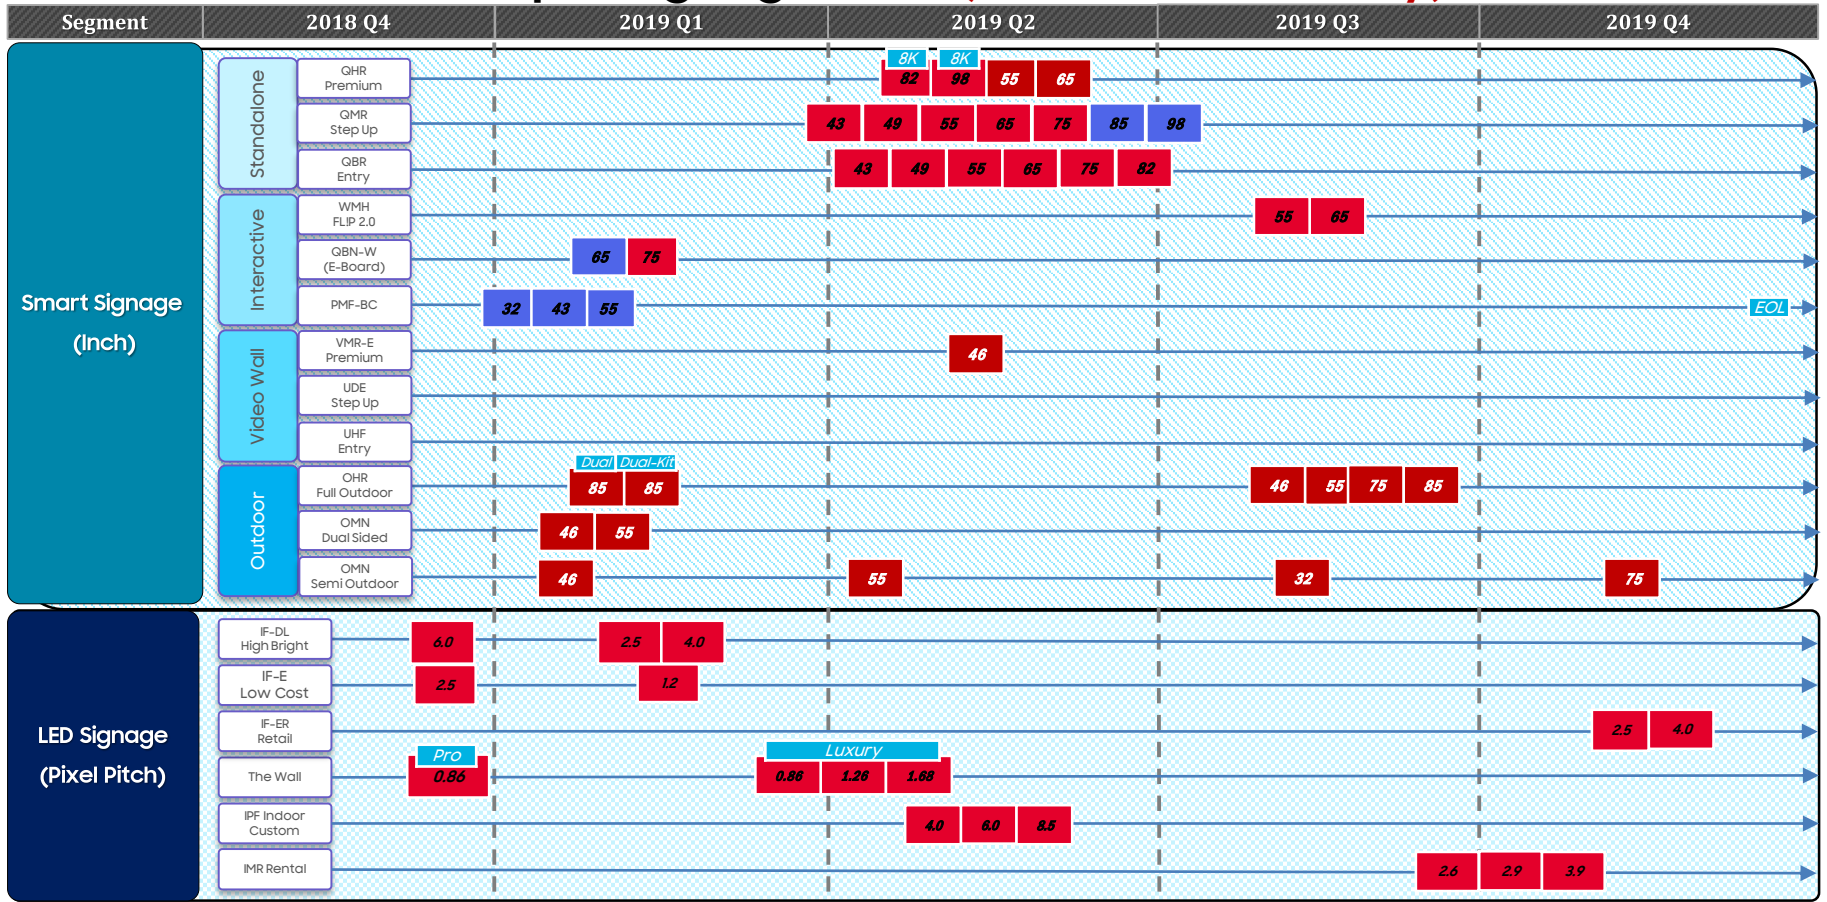

IP 192.168.0.3

Firmware Version T-GFSLE2AKUC 0581;T-GFSLEFWWS1 1005;T-NV TLEFWWS1 1027;T-MYSLEFWWS 1002

Available Capacity 5.17 GB

Screen Capture

Memo Edit **Remote Control** Close

Remote Management

Device Name: youp Schedule Name: sjkim_test Disconnect

Device Model Name: DM48E Device ID: c4-57-6e-db-f3-b2

IP Address: 192.168.0.3

FPS: 1 Second Image size: Low definition

Copyright © 1995-2014 SAMSUNG All rights reserved.
Code licensed under LGPL, CDDL, Apache2.0
MagiInfo PaaS Server 2015-1000

Virtual Remote Control

Smart Signage Size Guide

2019 Product Roadmap: S.Signage / LED (New Products Only)

■ Tentative (subject to change)
■ Pending Launch (subject to change)

Standalone

Model	32"	43"	46"	49"	55"	65"	75"	82"	85"	98"
QLED (UHD +8K) Premium								 8K only		 8K only
QMN/R Step Up									 QMN only	 QMN only
QBN/R Entry										

Interactive

Model	32"	43"	46"	49"	55"	65"	75"	82"	85"	98"
Flip						 Flip 2.0 only				
Eboard										
PMF-BC										

Videowall

Model	32"	43"	46"	49"	55"	65"	75"	82"	85"	98"
Premium (1.7mm Bezel)										
Step-up (3.5mm Bezel)										
Entry (5.5mm Bezel)										