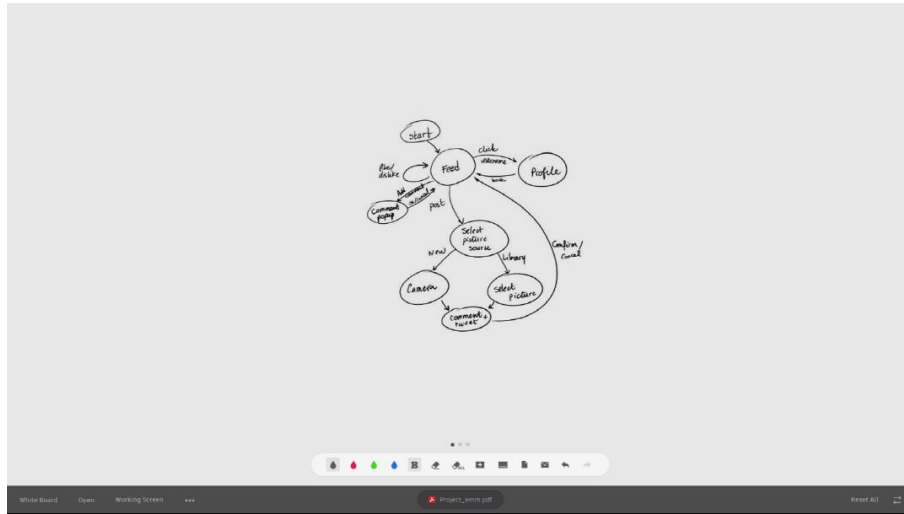

1. Whiteboard
2. Open
3. Working Screen
4. Reset All