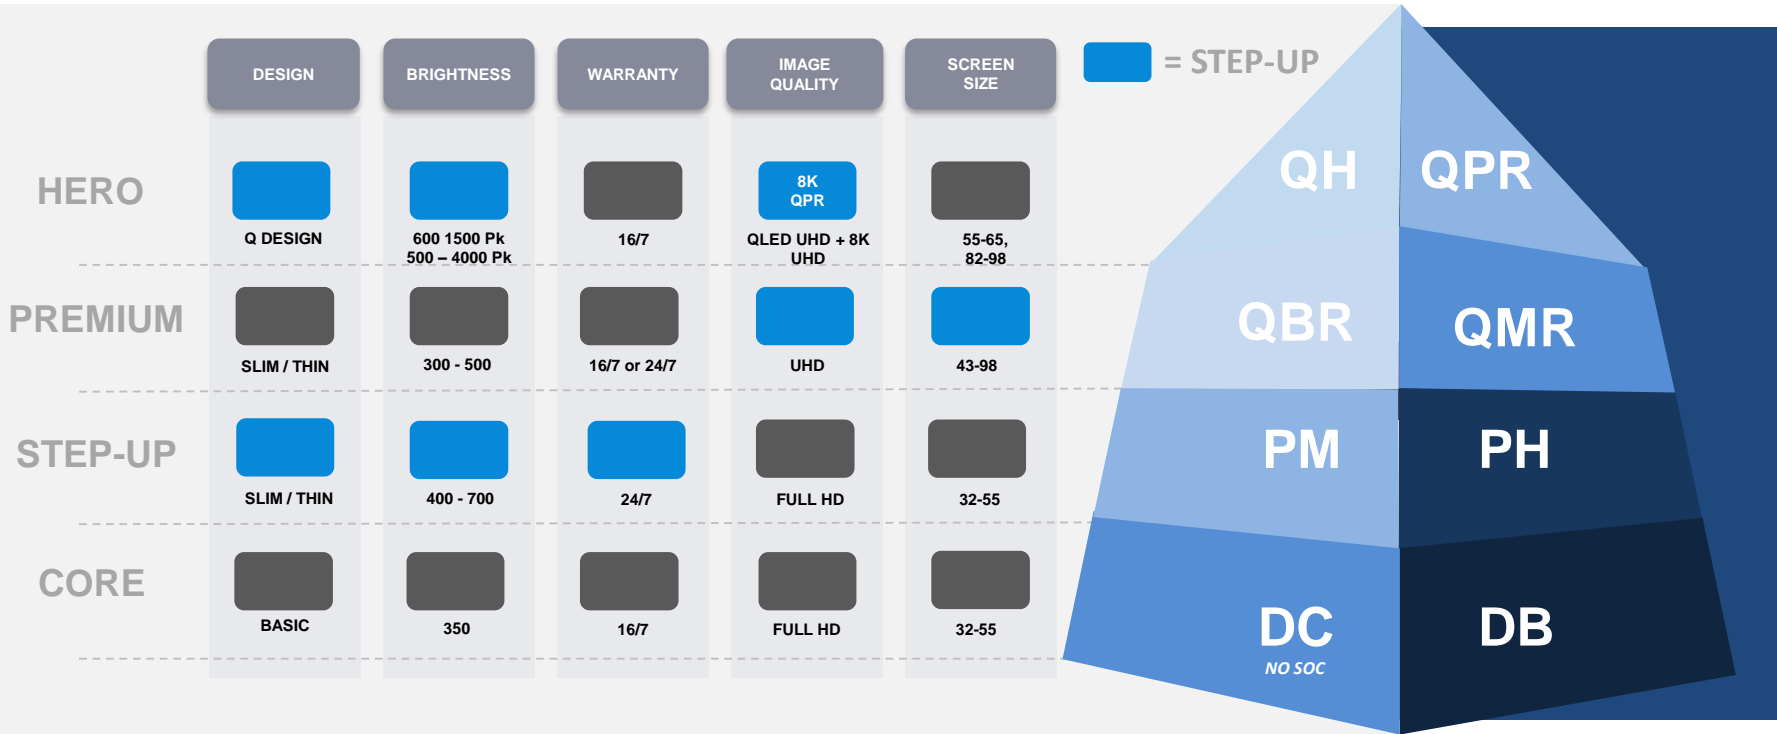

Outdoor

Standalone

Interactive

Videowall

Range Hierarchy | Standalone

Range Hierarchy | Videowall

Range Hierarchy | Interactive

Range Hierarchy | Outdoor