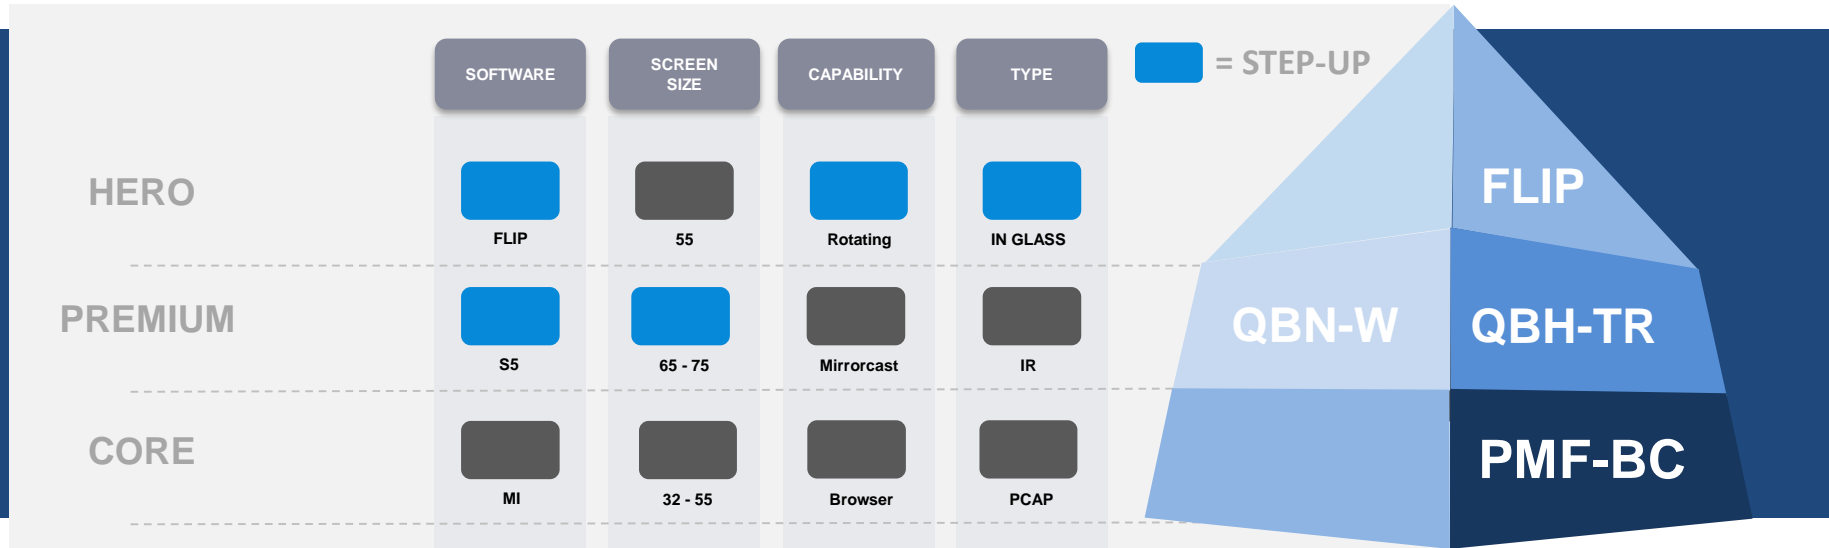

Smart Signage

Line-up 2019

SAMSUNG

monaco
aquarium

Explore True Color of the Sea

Smart Signage

'Smart Signage is a comprehensive range of professional displays built for demanding environments, where performance and image quality are critical to help businesses reach target markets, inform and share ideas'

Outdoor

Standalone

Interactive

Videowall

Range Hierarchy | Standalone

Range Hierarchy | Videowall

Range Hierarchy | Interactive

Range Hierarchy | Outdoor