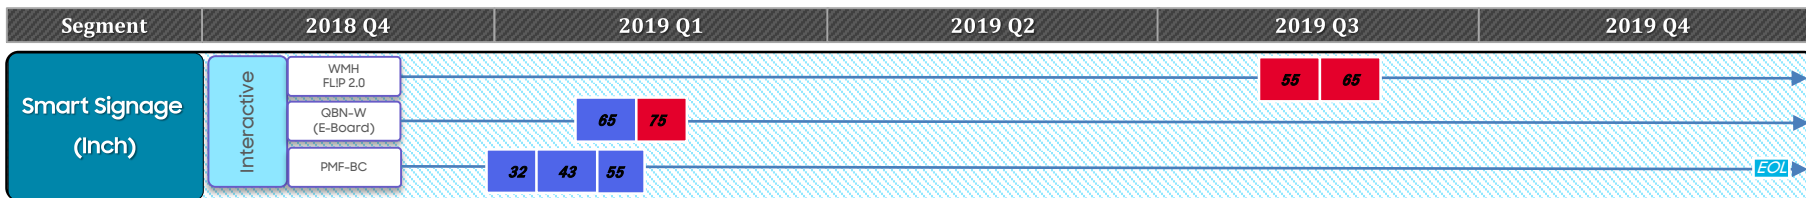

Interactive

Model	32"	43"	46"	49"	55"	65"	75"	82"	85"	98"
Flip						 Flip 2.0 only				
Eboard										
PMF-BC