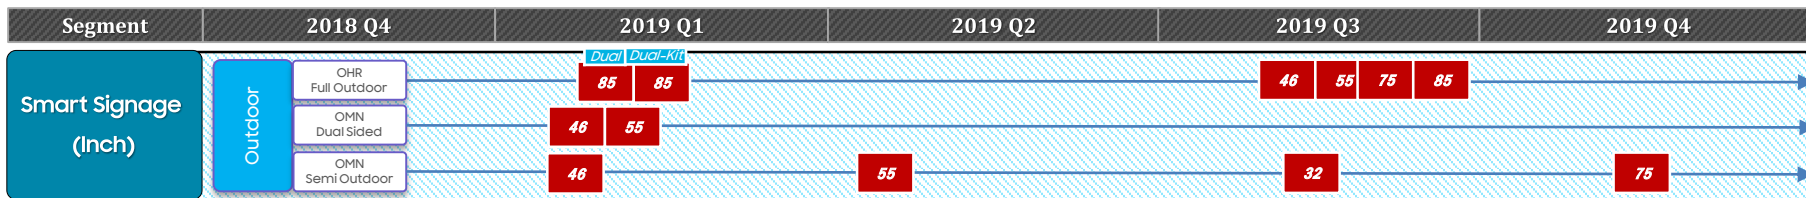

Outdoor

Model	32"	43"	46"	49"	55"	65"	75"	82"	85"	98"
Full Outdoor										
Dual sided										
Semi- Outdoor