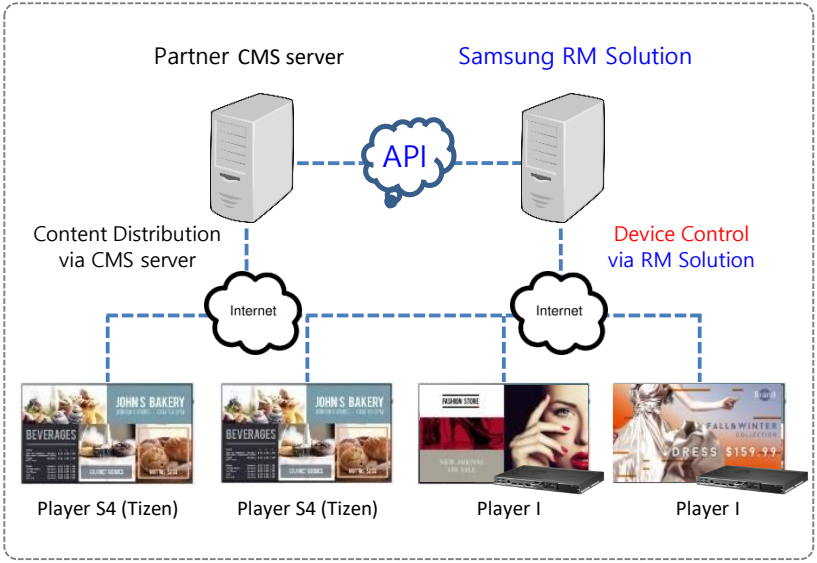

- Add Samsung SSP 6 built on Tizen 4.0 SOC Technology with a cost effective Media player
- We have a range of certified 3rd party providers offering windows players that are compatible with all our displays

Remote Management | Software

- An enterprise software solution that connects devices remotely to Magic Info sever to allow full control and a live view of the displays output without needing the full content management system
- Remotely diagnose faults and reduce costs by saving site visits for fixes that can be made through a web browser