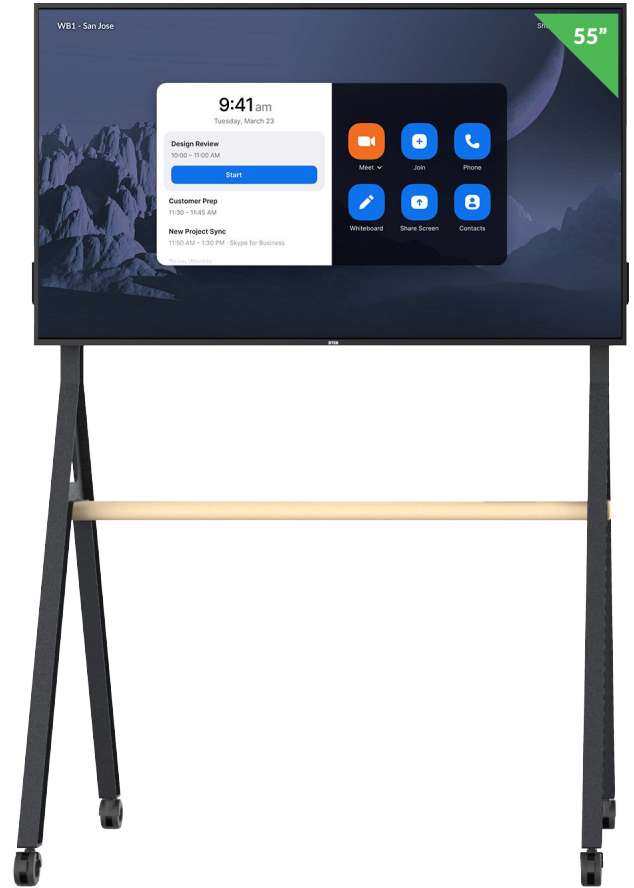

Set up is a Snap, Right Out of the Box

In minutes, the DTEN ONboard is out of the box and ready for its first collaboration session.

Easy Networking and Configuration

- Ready to connect over Wifi or Ethernet, pairing the DTEN ONboard with an existing Zoom Rooms account is instant and hassle-free.

All Mounting Hardware Included in Box

- For easy deployment and installation, the DTEN ONboard includes universal mounting points for use with standard wall and AV carts.

For added convenience, the ONboard comes supplied with a universal VESA wall mount, right in the box.

55" HECKLER Cart DC03H965 sold separately.

Optimized for Zoom Whiteboard:

Expandable Canvas

Pinch and Zoom to keep expanding collaborations on a single Zoom Whiteboard.

Sticky Notes

Type the notes needed for the place you need them.

Persistent

Zoom Whiteboards can be accessed at any time, in or out of a Zoom Meeting.

Shape & Connectors

Shapes are easily detected, and connectors can instantly be made.

Easy Sharing

Tag anyone with a Zoom account in chat or email to add them to a project.

Drag & Drop Images

Easily add images to a Zoom Whiteboard.