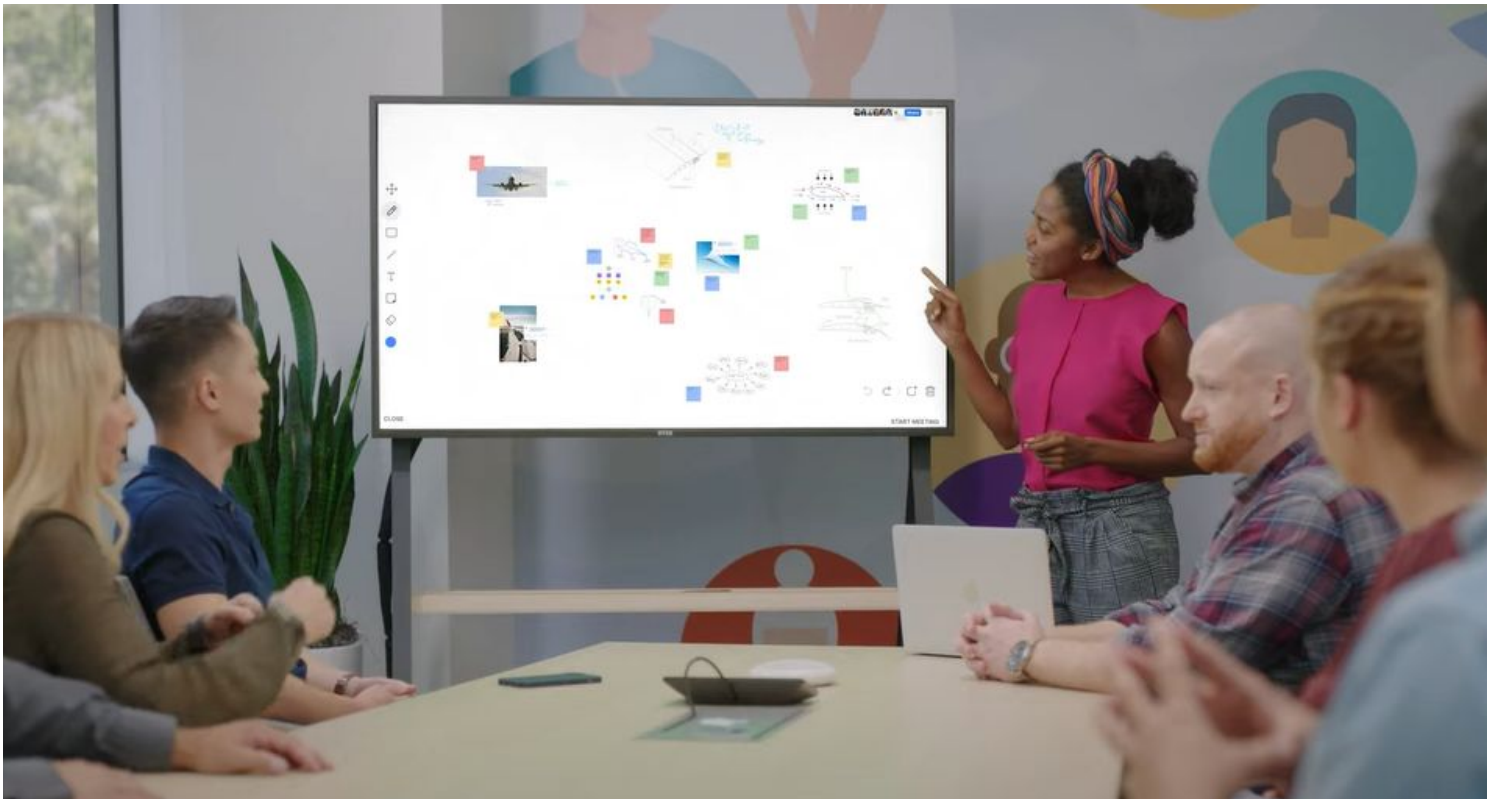

As a Standalone Collaboration Appliance

The ONboard's 55" 4K multi-touch display combines crisp visuals with intuitive user interaction.

When mounted on a rolling AV cart, the ONboard instantly transforms lobbies and common areas into the epicenter for group collaboration.

An Unparalleled Touch Experience

- Responsive, natural-feeling interactions with 10-point capacitive touch input works at the speed of your ideas.

Real Ideation

- Experience boundless, infinite brainstorming sessions and collaborate both in-meeting and out of meetings, at your own pace and respective of your colleagues' schedules.

A Versatile Endpoint for Zoom Rooms Kiosk Mode & Workspace Reservation

The ONboard is an ideal resource for Zoom Rooms Digital Signage where it can display a dynamic multimedia playlist while idle.

Simply tap the screen to return to a wayfinding map for Workspace Reservation or pick up where you left off in a whiteboard session.

Digital Signage Display

- Display a range of multimedia content in brilliant 4K resolution (Still imagery, video and dynamic online content)

An Interactive Wayfinding Map

- Navigate a facility map to reserve a flexible workdesk for the day or book a meeting room for an hour