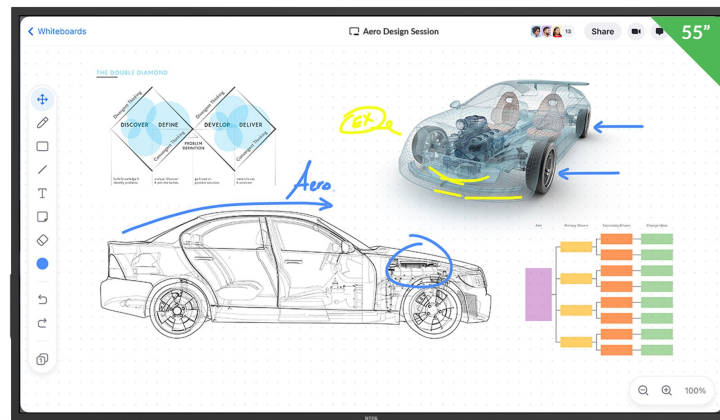

55" HECKLER Cart DC03H965 sold separately.

Optimized for Zoom Whiteboard:

Expandable Canvas

Pinch and Zoom to keep expanding collaborations on a single Zoom Whiteboard.

Sticky Notes

Type the notes needed for the place you need them.

Persistent

Zoom Whiteboards can be accessed at any time, in or out of a Zoom Meeting.

Shape & Connectors

Shapes are easily detected, and connectors can instantly be made.

Easy Sharing

Tag anyone with a Zoom account in chat or email to add them to a project.

Drag & Drop Images

Easily add images to a Zoom Whiteboard.

DTEN ONboard

Companion Whiteboard and Collaboration Display

SPECIFICATIONS

DTEN ONboard

Software	DTEN Android OS
All-in-One	Multi-Touch Display Integrated Speakers
Display	Ultra HD 4K LED 55" / 16:9 Capacitive Touch Screen Display
Audio System	Integrated Stereo Speakers
Network	Ethernet (RJ-45) 100 Mbps Wi-Fi 802.11a/b/g/n, 802.11ac (2.4 and 5 GHz) IPv4 Dynamic Host Configuration Protocol (DHCP)/ Static HTTP Proxy Support
Inputs & Outputs	USB 3.0 x 2 USB-C x 2 HDMI In x 1 HDMI Out x 1 3.5-mm Audio Jack x 2 Ethernet LAN (RJ-45) x 1
VESA	400 x 300 mm
Power	100 to 240 V AC, 50 to 60 Hz
Product Dimensions	30.5 x 49 x 2.13 in (774 x 1245 x 54.2 mm)
Product Weight	50.7 lb (23 kg)
Packaging Dimensions *With an outer box	36 x 56 x 8.5 in (920 x 1420 x 215 mm) *With an outer box
Packaging Weight	60 lb (27 kg)
Operating Temperature and Humidity	Operating Temperature 0°C to 40°C Storage Temperature -10°C to 60°C Operating Humidity 20% to 80% RH Storage Humidity 10% to 60% RH