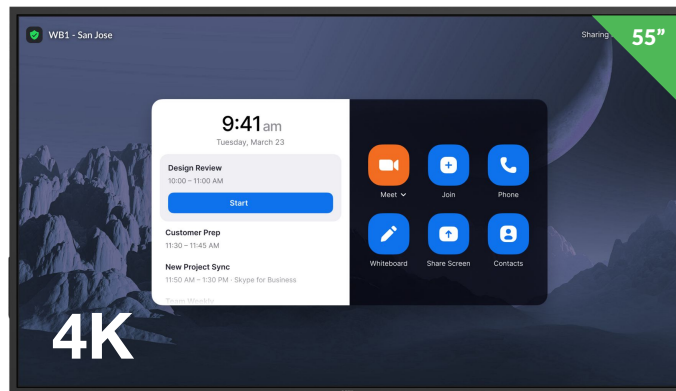

DTEN ONboard

Complete the Collaboration Experience

SOLUTION OVERVIEW

The Ideal Companion Whiteboard for Existing Meeting Spaces

The DTEN ONboard is the Ultimate Collaboration Centerpiece for the New Hybrid Workflow.

Built for intuitive, seamless interaction, the ONboard's sleek product design and styling elicits interaction in any space.

With a single tap of the screen, users can launch into a new whiteboard experience, drive dynamic presentations, or continue an existing collaboration session.

reddot winner 2022

An Essential Addition to Any Existing Zoom Rooms System

When added to an existing Zoom Rooms system, the ONboard serves as a dedicated presentation and whiteboarding space, reserving greater screen share and boosting meeting equity for remote participants.

As a Standalone Collaboration Appliance

The ONboard's 55" 4K multi-touch display combines crisp visuals with intuitive user interaction.

When mounted on a rolling AV cart, the ONboard instantly transforms lobbies and common areas into the epicenter for group collaboration.